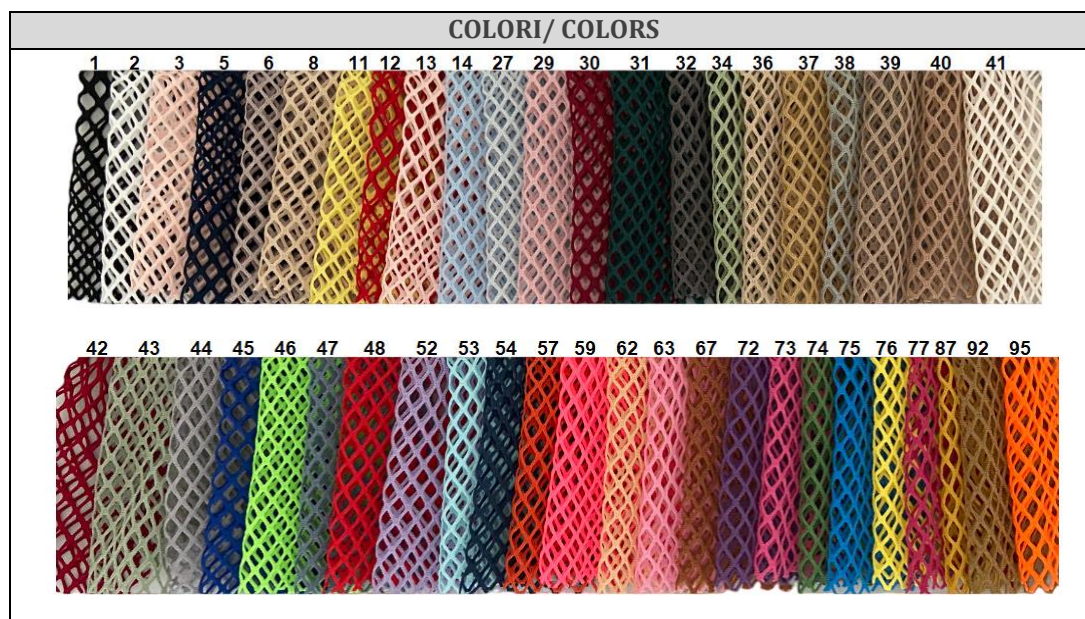

RETE ELASTICA CON STRASS / ELASTIC NET WITH RHINESTONES

PANNELLO/ SHEET 40X40 CM	CODICE/CODE	COLORE/COLOR
	RESS16ABNR	AB/NERO-BLACK
	RESS16ABBN	AB/BIANCO-WHITE
	RESS16ABCR	AB/CARNE-TAN
	RESS16CRYNR	CRY/NERO-BLACK
	RESS16CRYBN	CRY/BIANCO-WHITE
	RESS16CRYCR	CRY/CARNE-TAN
	RESS16JHMN	JET HEM/NERO-BLACK
	RESS16JHMBN	JET HEM /BIANCO-WHITE

*Disponibile anche con strass SS20 (5mm)/ Also available with SS20 (5mm) stones

* Realizzabile con combinazioni di colori diversi su ordinazione/ possible different color combinations upon request