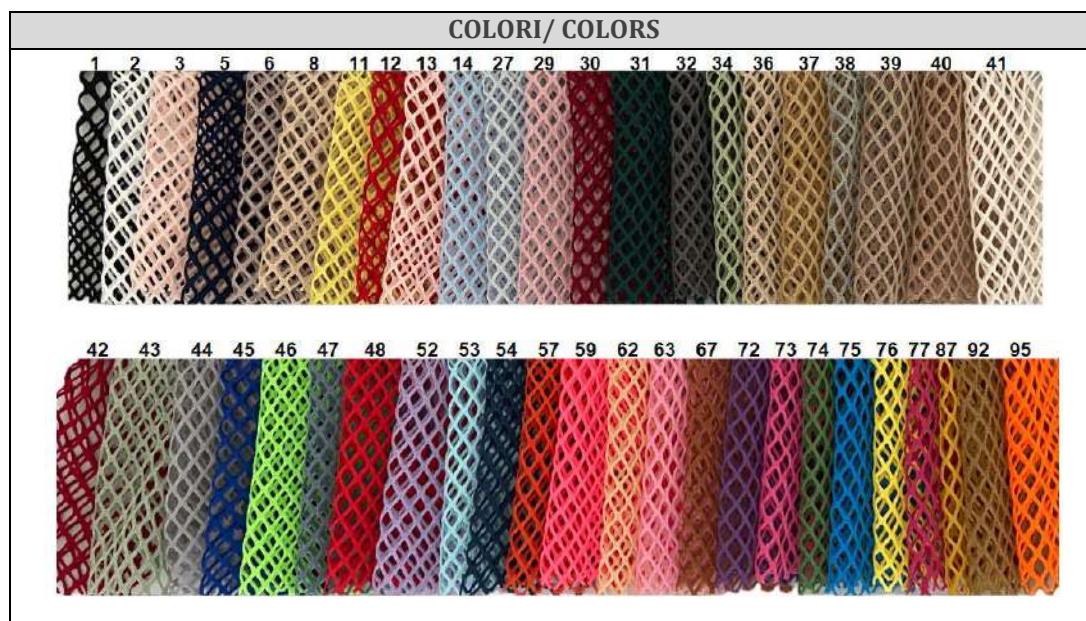

RETE ELASTICA CON STRASS / ELASTIC NET WITH RHINESTONES

PANNELLO/ SHEET 40X40 CM	CODICE/CODE	COLORE/COLOR
	RESS16ABNR	AB/NERO-BLACK
	RESS16ABBN	AB/BIANCO-WHITE
	RESS16ABCR	AB/CARNE-TAN
	RESS16CRYNR	CRY/NERO-BLACK
	RESS16CRYBN	CRY/BIANCO-WHITE
	RESS16CRYCR	CRY/CARNE-TAN
	RESS16JHMN	JET HEM/NERO-BLACK
	RESS16JHMBN	JET HEM /BIANCO-WHITE

*Disponibile anche con strass SS20 (5mm)/ Also available with SS20 (5mm) stones

* Realizzabile con combinazioni di colori diversi su ordinazione/ possible different color combinations upon request